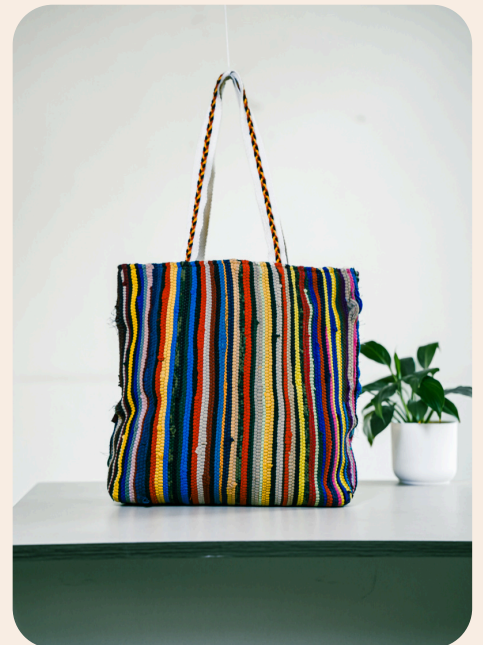

TRF-WTB-32

Size- 13.5" x 11.5" in
MRP- Rs. 1200