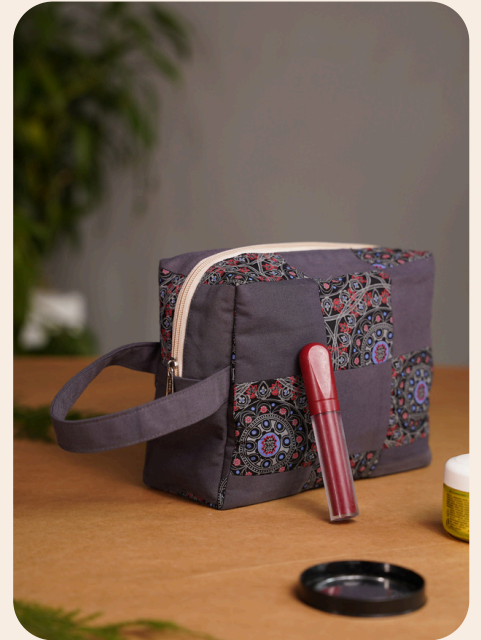

MRP- Rs. 300 /-

TRF-WTWP-2

Name - Sack bag

Size- 18" x 6" in

MRP- Rs. 1,400 /-

TRF-WTWP-3

Name - Backpack

Size- 17" x 14" in