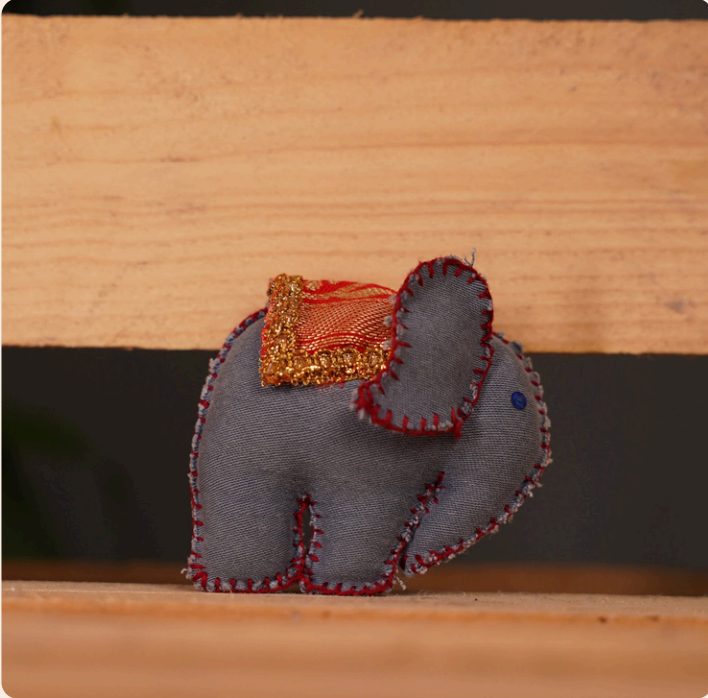

Name - TOY KEYCHAIN
MRP- Rs.

TRF-KEYCHAIN-15

Name - TOY KEYCHAIN
MRP- Rs.

TRF-KEYCHAIN-16

Name - TOY KEYCHAIN
MRP- Rs.

Fabric toys

TRF-WSTOY-1

Name - SOFT TOY
MRP- Rs. 150 /-