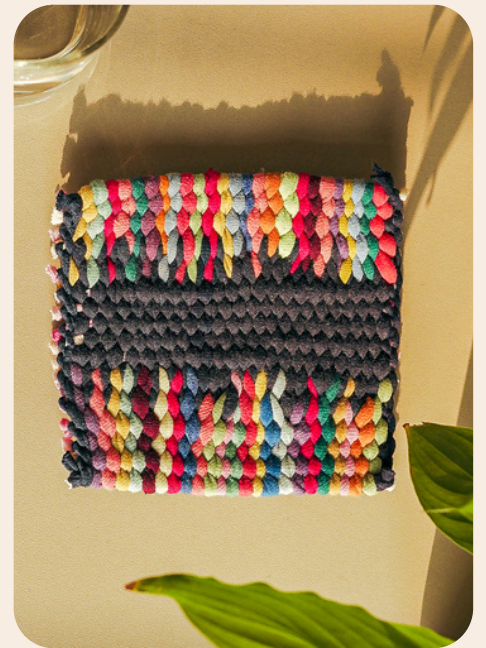

TRF-WTB-32

Size- 5" x 6" in
MRP- Rs. 100